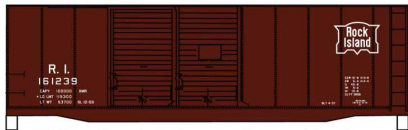

Reading

2881	H0	55t 2-Bay Hopper Set (3)	Reading	black/white/red	#73507, #73569, #73584	3 car set, Kit

61,60 €	» shop «

Rock Island

3643	H0	40' DD Boxcar	Rock Island	brown/white	#161239	(kit)

21,90 €	» shop «