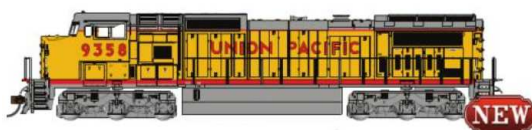

Norfolk Southern

68513	H0	Dash 8- 40CW	Norfolk Southern	black/white	#8314	DCC & Sound	394,95 €	» shop «