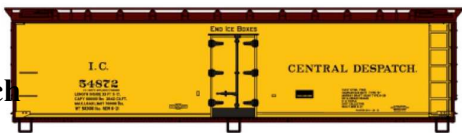

Illinois Central Despatch

4909	H0	40' Wood Reefer	Illinois Central Despatch	yellow/brown/black	#54872 (kit)	23,10 €	» shop «

Nickel Plate Road

8140	H0	40' Wood Boxcar Set (3)	Nickel Plate Road	brown/white	#97236, #10759, #27703 (3 car set, Kit)	64,90 €	» shop «