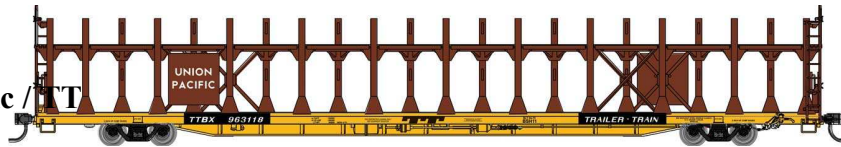

Union Pacific / TT

910-8028	H0	89' Bi-Level Open Autorack	Union Pacific / TT	brown/yellow/white/black	#963129			42,95 €	» shop «

Industrial Buildings H0

Artikelnr.	Spur	Baureihe	Roadname	Farbschema	Roadnr.	DCC	Deadline	Preis	Bestellen

Pole Barn & Sheds

933-4125	H0	Building H0	Pole Barn & Sheds	Large, Single & Small Sheds		4 sheds		30,95 €	» shop «

Brick Millworks

933-3907	H0	Building H0	Brick Millworks	32.3 x 17.7 x 13.9cm				54,95 €	» shop «

Vehicle Maintenance Facility Kit

933-4122	H0	Building H0	Vehicle Maintenance Facility Kit	5 Buildings/Sheds, plus accessories		1 set		55,50 €	» shop «

Is this email not displaying correctly? [View it in your browser](#)

[Unsubscribe from this list](#)

Zum Abbestellen unserer Mailings besuchen Sie bitte [diesen Link](#) .