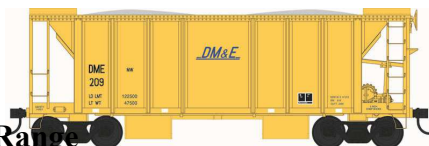

Duluth Missabe & Iron Range

43135	H0	70t 2-Bay Ballast Car	Duluth Missabe & Iron Range	yellow/blue	#232	31,95 €	» shop «