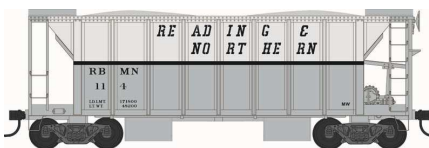

Reading & Northern

43122	H0	70t 2-Bay Ballast Car	Reading & Northern	white/gray/black	#107	31,95 €	» shop «