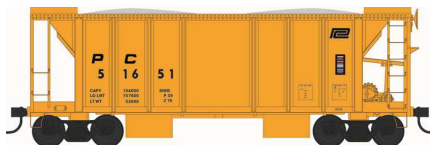

Penn Central

43138	H0	70t 2-Bay Ballast Car	Penn Central	yellow/black	#51703	31,95 €	» shop «