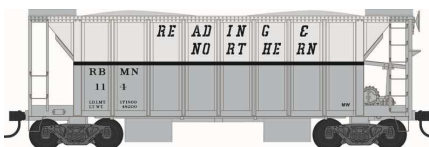

Reading & Northern

43124	H0	70t 2-Bay Ballast Car	Reading & Northern	white/gray/black	#114	31,95 €	» shop «