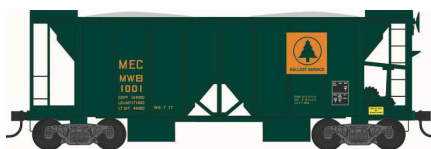

Maine Central

43115	H0	70t 2-Bay Ballast Car	Maine Central	green/yellow	#1004	31,95 €	» shop «