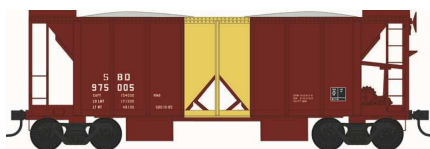

Seaboard

43127	H0	70t 2-Bay Ballast Car	Seaboard	brown/yellow/white	#975022	31,95 €	» shop «