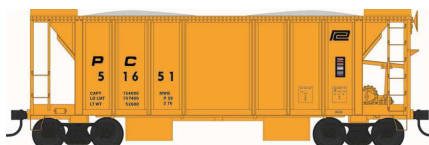

Penn Central

43136	H0	70t 2-Bay Ballast Car	Penn Central	yellow/black	#51651	31,95 €	» shop «