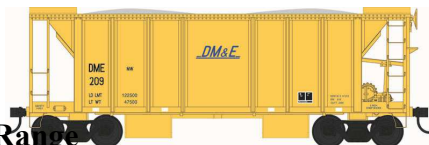

Duluth Missabe & Iron Range

43132	H0	70t 2-Bay Ballast Car	Duluth Missabe & Iron Range	yellow/blue	#201	31,95 €	» shop «