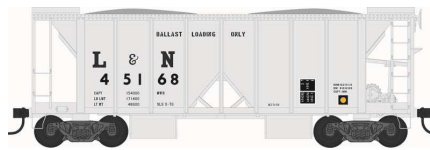

Louisville & Nashville

43110	H0	70t 2-Bay Ballast Car	Louisville & Nashville	light gray/black	#45168	31,95 €	» shop «