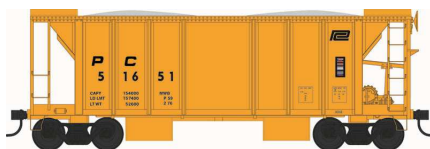

Penn Central

43137	H0	70t 2-Bay Ballast Car	Penn Central	yellow/black	#51656	31,95 €	» shop «