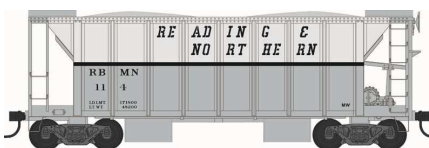

Reading & Northern

43123	H0	70t 2-Bay Ballast Car	Reading & Northern	white/gray/black	#112	31,95 €	» shop «