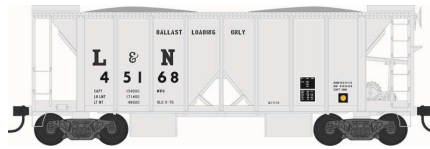

Louisville & Nashville

43111	H0	70t 2-Bay Ballast Car	Louisville & Nashville	light gray/black	#45190	31,95 €	» shop «