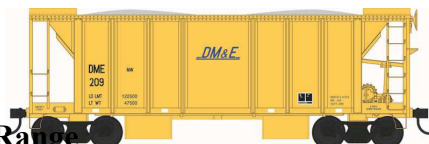

Duluth Missabe & Iron Range

43133	H0	70t 2-Bay Ballast Car	Duluth Missabe & Iron Range	yellow/blue	#209	31,95 €	» shop «