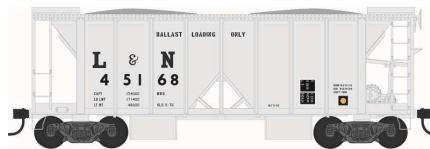

Louisville & Nashville

43112	H0	70t 2-Bay Ballast Car	Louisville & Nashville	light gray/black	#45233	31,95 €	» shop «