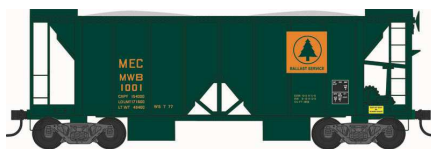

Maine Central

43113	H0	70t 2-Bay Ballast Car	Maine Central	green/yellow	#1001	31,95 €	» shop «