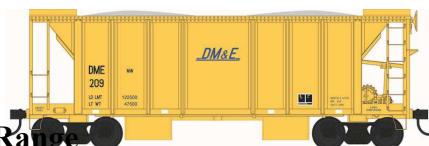

Duluth Missabe & Iron Range

43134	H0	70t 2-Bay Ballast Car	Duluth Missabe & Iron Range	yellow/blue	#215	31,95 €	» shop «