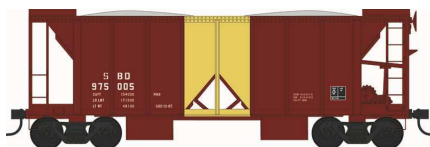

Seaboard

43126	H0	70t 2-Bay Ballast Car	Seaboard	brown/yellow/white	#975008	31,95 €	» shop «