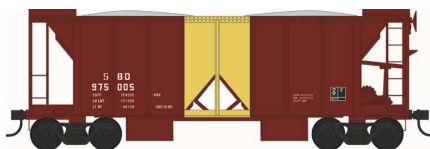

Seaboard

43125	H0	70t 2-Bay Ballast Car	Seaboard	brown/yellow/white	#975005	31,95 €	» shop «