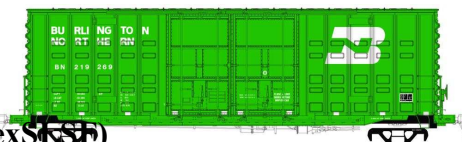

Burlington Northern (exSLSF)

60017-03	H0	50' Waffle Side Boxcar	Burlington Northern (exSLSF)	green/white [repaint 11- 1981]	#219265	(sold out at Moloco)	67,95 €	» shop «