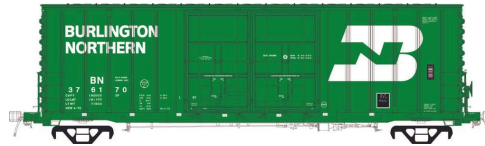

Burlington Northern

60003-04	H0	50' Waffle Side Boxcar	Burlington Northern	green/white [new 04-72]	#376074	Dec. 2021	67,95 €	» shop «