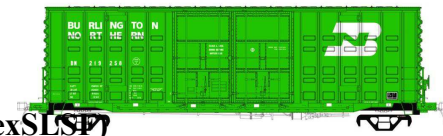

Burlington Northern (exSLSF)

60017-02	H0	50' Waffle Side Boxcar	Burlington Northern (exSLSF)	green/white [repaint 1983]	#219277	(sold out at Moloco)	67,95 €	» shop «