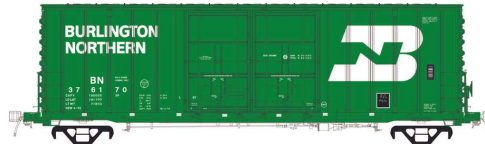

Burlington Northern

60003-03	H0	50' Waffle Side Boxcar	Burlington Northern	green/white [new 04-72]	#376051	Dec. 2021	67,95 €	» shop «