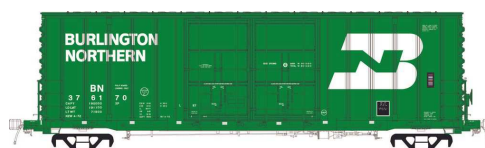

Burlington Northern

60003-08	H0	50' Waffle Side Boxcar	Burlington Northern	green/white [new 04-72]	#376165	Dec. 2021	67,95 €	» shop «