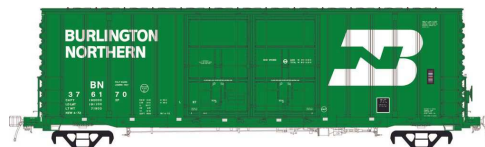

Burlington Northern

60003-05	H0	50' Waffle Side Boxcar	Burlington Northern	green/white [new 04-72]	#376085	Dec. 2021	67,95 €	» shop «