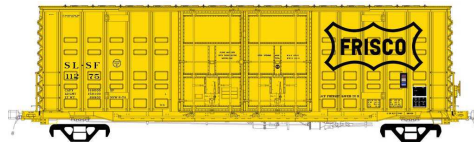

SLSF Frisco

60007-05	H0	50' Waffle Side Boxcar	SLSF Frisco	yellow/black [as delivered 1973+]	#11285	(sold out at Moloco)	67,95 €	» shop «