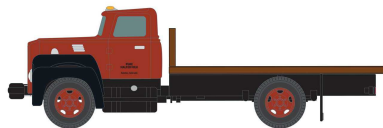

Owner Operator

40019	H0	IH R-190 Flatbed Truck w/load	Owner Operator	maroon/black				30,95 €	» shop «
-------	----	--	-------------------	--------------	--	--	--	---------	--------------------------

Kow-Kare Crates