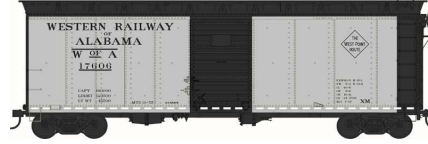

Western Ry of Alabama

43178	H0	40' Boxcar	Western Ry of Alabama	silver/black [built 07- 47]	#17606	May. 2022	32,95 €	» shop «