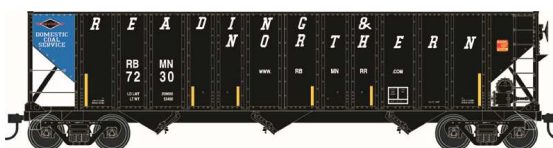

Reading & Northern

43229	H0	H-43 100t Open Hopper	Reading & Northern	black/white, blue end panel	#7253	May. 2022	32,95 €	» shop «