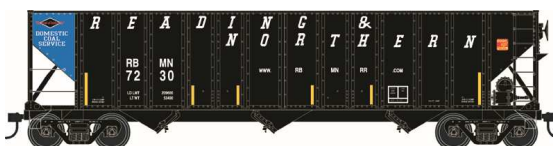

Reading & Northern

43228	H0	H-43 100t Open Hopper	Reading & Northern	black/white, blue end panel	#7247	May. 2022	32,95 €	» shop «