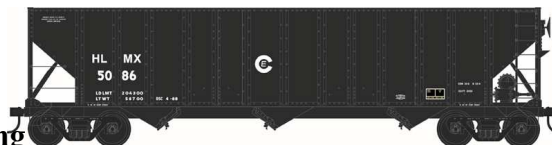

HLMX / Helm Leasing

43203	H0	H-43 100t Open Hopper	HLMX / Helm Leasing	black/white [1988 rebuild]	#10059	May. 2022	32,95 € » shop «