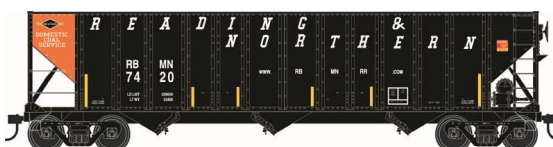

Reading & Northern

43231	H0	H-43 100t Open Hopper	Reading & Northern	black/white, red end panel	#7420	May. 2022	32,95 €	» shop «