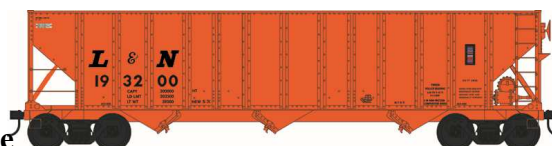

Louisville & Nashville

43204	H0	H-43 100t Open Hopper	Louisville & Nashville	orange/black[as delivered 05-71]	#193200	May. 2022	32,95 € » shop «