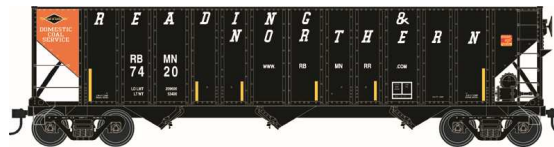

Reading & Northern

43234	H0	H-43 100t Open Hopper	Reading & Northern	black/white, red end panel	#7450	May. 2022	32,95 € » shop «