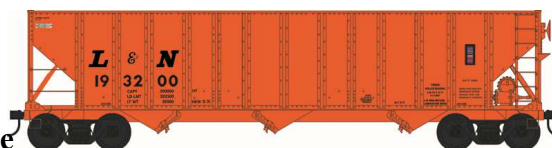

Louisville & Nashville

43206	H0	H-43 100t Open Hopper	Louisville & Nashville	orange/black[as delivered 05-71]	#193217	May. 2022	32,95 € » shop «