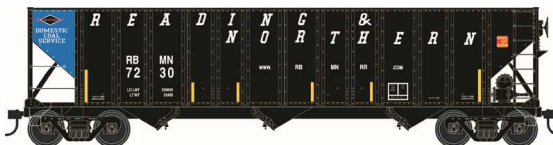

Reading & Northern

43227	H0	H-43 100t Open Hopper	Reading & Northern	black/white, blue end panel	#7230	May. 2022	32,95 €	» shop «