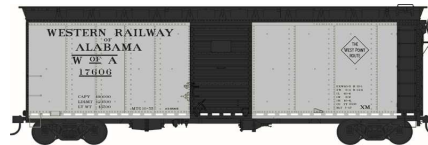

Western Ry of Alabama

43179	H0	40' Boxcar	Western Ry of Alabama	silver/black [built 07- 47]	#17622	May. 2022	32,95 €	» shop «