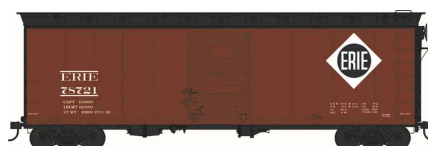

Erie

43158	H0	40' Boxcar	Erie	brown/white/black [built 08-48]	#78793	May. 2022	32,95 €	» shop «