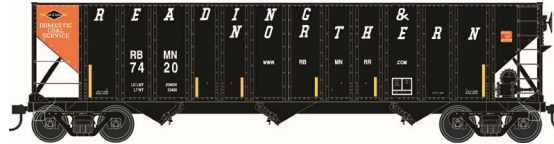

Reading & Northern

43233	H0	H-43 100t Open Hopper	Reading & Northern	black/white, red end panel	#7444	May. 2022	32,95 € » shop «