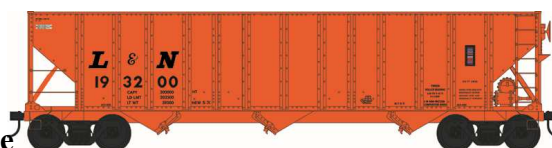

Louisville & Nashville

43205	H0	H-43 100t Open Hopper	Louisville & Nashville	orange/black[as delivered 05-71]	#193211	May. 2022	32,95 € » shop «