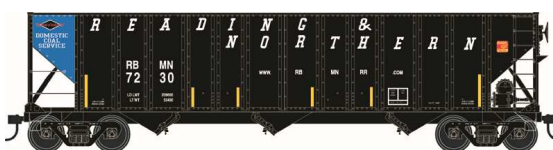

Reading & Northern

43230	H0	H-43 100t Open Hopper	Reading & Northern	black/white, blue end panel	#7259	May. 2022	32,95 €	» shop «