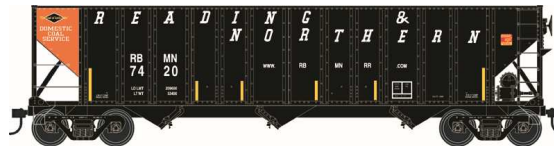

Reading & Northern

43232	H0	H-43 100t Open Hopper	Reading & Northern	black/white, red end panel	#7436	May. 2022	32,95 € » shop «