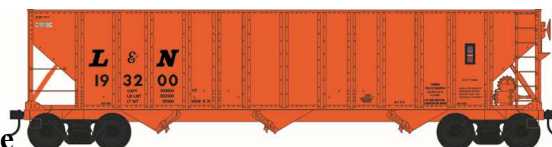

Louisville & Nashville

43207	H0	H-43 100t Open Hopper	Louisville & Nashville	orange/black[as delivered 05-71]	#193255	May. 2022	32,95 € » shop «