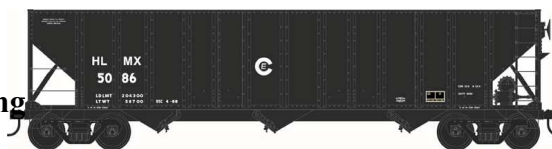

HLMX / Helm Leasing

43202	H0	H-43 100t Open Hopper	HLMX / Helm Leasing	black/white [1988 rebuild]	#5086	May. 2022	32,95 € » shop «