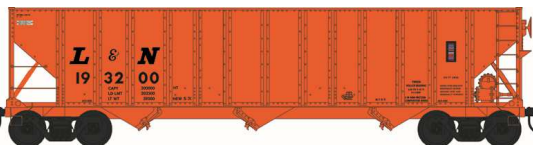

Louisville & Nashville

43209	H0	H-43 100t Open Hopper	Louisville & Nashville	orange/black[as delivered 05-71]	#193323	May. 2022	32,95 € » shop «