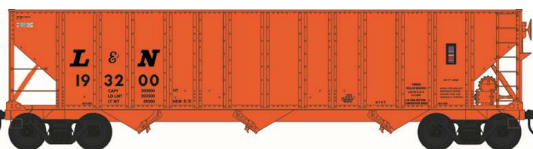

Louisville & Nashville

43208	H0	H-43 100t Open Hopper	Louisville & Nashville	orange/black[as delivered 05-71]	#193293	May. 2022	32,95 € » shop «