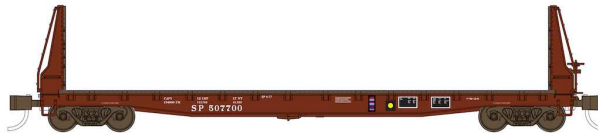

Southern Pacific

50140	N	62' Bulkhead Flatcar	Southern Pacific	brown/white [03-78]	#507732	May. 2022	35,95 €	» shop «