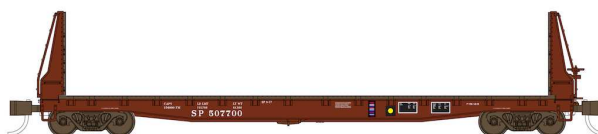

Southern Pacific

50144	N	62' Bulkhead Flatcar	Southern	brown/white	#507775	May.	35,95 €	» shop «