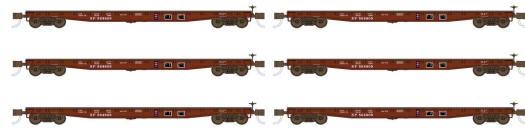

Southern Pacific