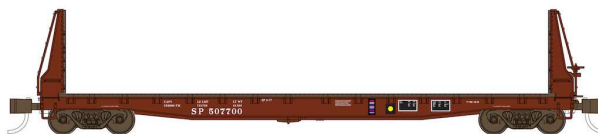

Southern Pacific

50143	N	62' Bulkhead Flatcar	Southern Pacific	brown/white [03-78]	#507769	May. 2022	35,95 €	» shop «