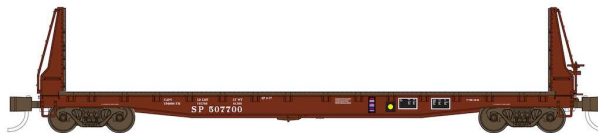

Southern Pacific

50142	N	62' Bulkhead Flatcar	Southern Pacific	brown/white [03-78]	#507761	May. 2022	35,95 €	» shop «