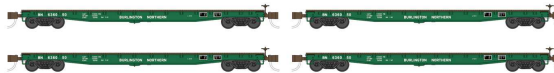

Southern Pacific MoW

50174	N	62' Flatcar	Southern Pacific MoW	silver/black [04-76]	un#		May. 2022	35,95 €	» shop «

Boston & Maine

50180	N	62' Flatcar Set (3)	Boston & Maine	black/white [03-57]	3 diff #s	3 car set	May. 2022	104,95 €	» shop «

Burlington Northern

50181	N	62' Flatcar Set (3)	Burlington Northern	green/white [02-54]	3 diff #s	3 car set	May. 2022	104,95 €	» shop «

Burlington Northern

50182	N	62' Flatcar Set (6)	Burlington Northern	green/white [02-54]	6 diff #s	6 car set	May. 2022	209,95 €	» shop «

Canadian National

50183	N	62' Flatcar Set (3)	Canadian National	brown/white [03-72]	3 diff #s	3 car set	May. 2022	104,95 €	» shop «

Canadian National

50184	N	62' Flatcar Set (6)	Canadian National	brown/white [03-72]	6 diff #s	6 car set	May. 2022	209,95 €	» shop «

Conrail

50185	N	62' Flatcar Set (3)	Conrail	brown/white [repaint 02-81]	3 diff #s	3 car set	May. 2022	104,95 €	» shop «