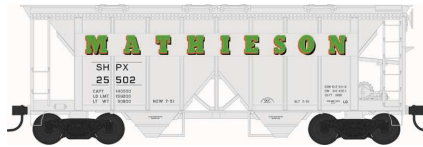

SHPX / Mathieson

43281	H0	70t 2-Bay H34 Cov. Hopper	SHPX / Mathieson	gray/green/black [built 07-51]	#25507

Jun. 2022	32,95 €	» shop «