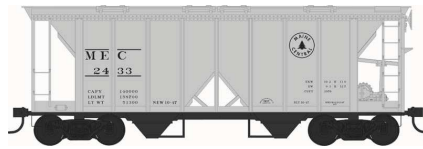

Maine Central

43278	H0	70t 2-Bay H34 Cov. Hopper	Maine Central	gray/green [built 10-47]	#2435

Jun. 2022	32,95 €	» shop «