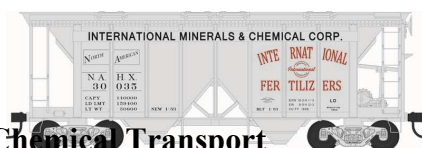

NAHX / Intl. Minerals & Chemical Transport

43269	H0	70t 2-Bay H34 Cov. Hopper	NAHX / Intl. Minerals & Chemical Transport	gray/black/red [built 01-53]	#30039	Jun. 2022	32,95 €	» shop «