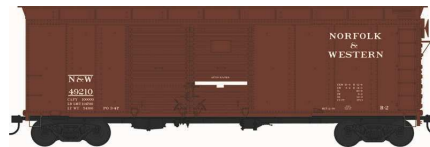

Norfolk & Western

43312	H0	X31 40' Boxcar	Norfolk & Western	brown/white [re-paint 03-47]	#49239

Jun. 2022	32,95 €	» shop «