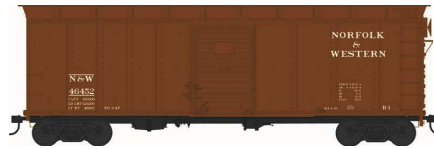

Norfolk & Western

43315	H0	X31 40' Boxcar	Norfolk & Western	brown/white [re-paint 03-47]	#46493

Jun. 2022	32,95 €	» shop «