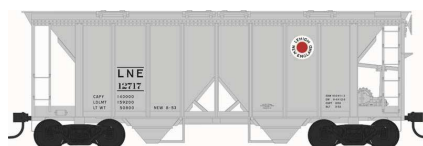

Lehigh & New England

43274	H0	70t 2-Bay H34 Cov. Hopper	Lehigh & New England	gray/black/white/red [built 08-53]	#12717	Jun. 2022	32,95 €	» shop «