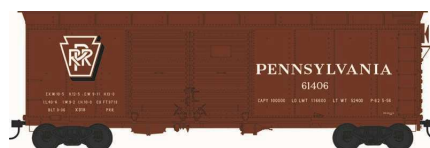

Pennsylvania

43328	H0	X31B 40'	Pennsylvania	brown/white, shaddow keystone [re-	#61406

Jun.	32,95 €	» shop «