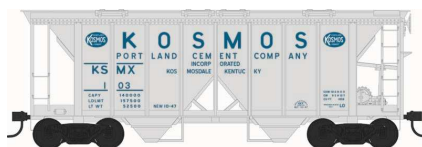

KSMX / Kosmos Cement

43271	H0	70t 2-Bay H34 Cov. Hopper	KSMX / Kosmos Cement	gray/blue [built 10-47]	#103	Jun. 2022	32,95 €	» shop «