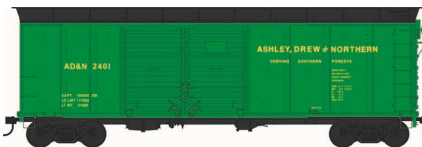

Ashley Drew & Northern

43306	H0	X31 40' Boxcar	Ashley Drew & Northern	green/yellow/black [built 05-43]	#2408		Jun. 2022	32,95 €	» shop «