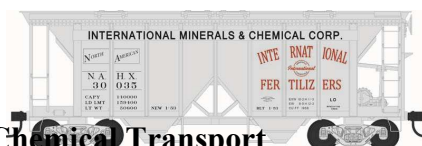

NAHX / Intl. Minerals & Chemical Transport

43268	H0	70t 2-Bay H34 Cov. Hopper	NAHX / Intl. Minerals & Chemical Transport	gray/black/red [built 01-53]	#30035	Jun. 2022	32,95 €	» shop «