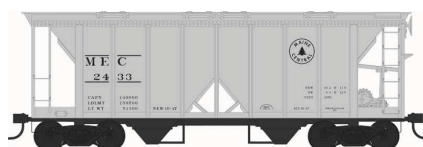

Maine Central

43277	H0	70t 2-Bay H34 Cov. Hopper	Maine Central	gray/green [built 10-47]	#2433	Jun. 2022	32,95 €	» shop «