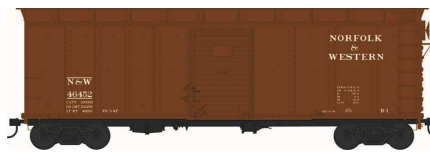

Norfolk & Western

43313	H0	X31 40' Boxcar	Norfolk & Western	brown/white [re-paint 03-47]	#46452

Jun. 2022	32,95 €	» shop «