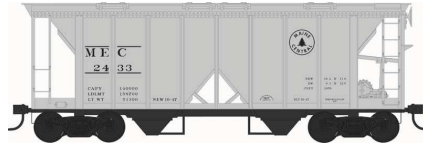

Maine Central

43279	H0	70t 2-Bay H34 Cov. Hopper	Maine Central	gray/green [built 10-47]	#2441

Jun. 2022	32,95 €	» shop «