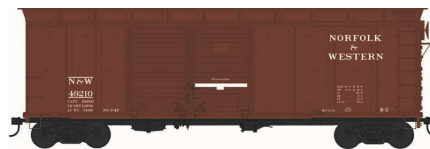

Norfolk & Western

43311	H0	X31 40' Boxcar	Norfolk & Western	brown/white [re-paint 03-47]	#49222

Jun. 2022	32,95 €	» shop «