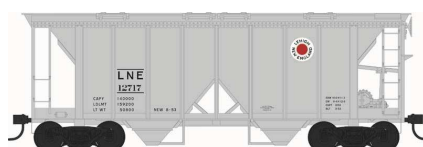

Lehigh & New England

43276	H0	70t 2-Bay H34 Cov. Hopper	Lehigh & New England	gray/black/white/red [built 08-53]	#12745	Jun. 2022	32,95 €	» shop «