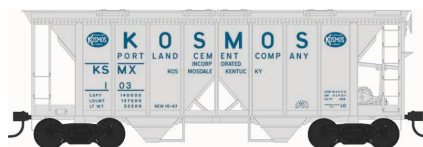

KSMX / Kosmos Cement

43273	H0	70t 2-Bay H34 Cov. Hopper	KSMX / Kosmos Cement	gray/blue [built 10-47]	#108	Jun. 2022	32,95 €	» shop «