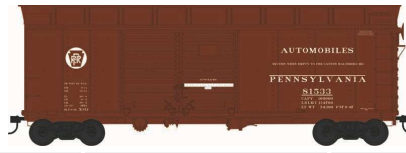

43335	H0	X31F 40' Boxcar	Pennsylvania	brown/white, circle keystone [re-paint 09-47]	#81569	Jun. 2022	32,95 €	» shop «