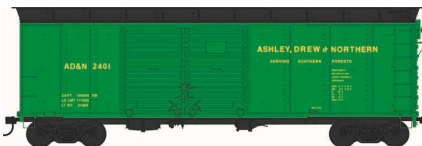

Ashley Drew & Northern

43305	H0	X31 40' Boxcar	Ashley Drew & Northern	green/yellow/black [built 05-43]	#2403		Jun. 2022	32,95 €	» shop «