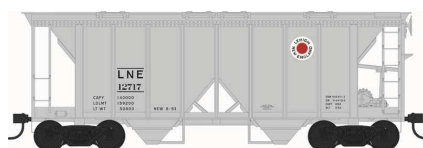

Lehigh & New England

43275	H0	70t 2-Bay H34 Cov. Hopper	Lehigh & New England	gray/black/white/red [built 08-53]	#12737	Jun. 2022	32,95 €	» shop «