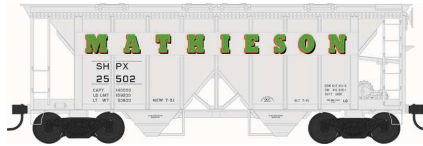

SHPX / Mathieson

43280	H0	70t 2-Bay H34 Cov. Hopper	SHPX / Mathieson	gray/green/black [built 07-51]	#25502

Jun. 2022	32,95 €	» shop «