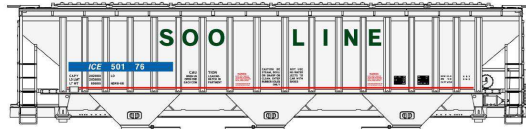

SOO Line / ICE patch

81571	H0	PS 4750 Cov. Hopper	SOO Line / ICE patch	light gray/green/blue/white		(kit)		25,50 € inkl. 19% MwSt.	» shop «

Is this email not displaying correctly? [View it in your browser](#)

[Unsubscribe from this list](#)