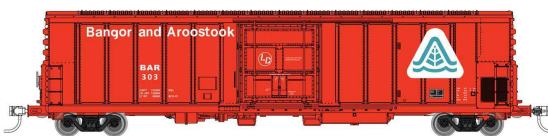

Bangor & Aroostook

910-3977	H0	57' Mech Reefer	Bangor & Aroostook	red/white/blue	#313		41,95 € inkl. 19% MwSt.	» shop «