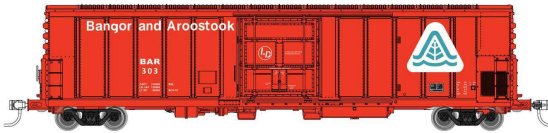

Bangor & Aroostook

910-3976	H0	57' Mech Reefer	Bangor & Aroostook	red/white/blue	#309		41,95 € inkl. 19% MwSt.	» shop «