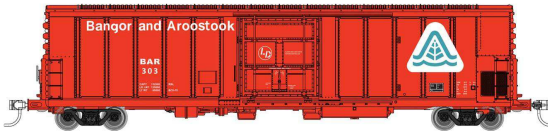

Bangor & Aroostook

910-3974	H0	57' Mech Reefer	Bangor & Aroostook	red/white/blue	#303		41,95 € inkl. 19% MwSt.	» shop «