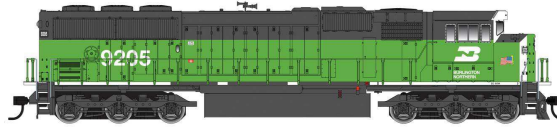

Burlington Northern

910-10313	H0	SD60M	Burlington Northern	green/black/white	#9230			204,95 € inkl. 19% MwSt.	» shop «