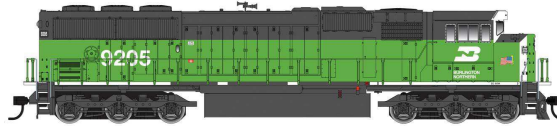

Burlington Northern

910-10314	H0	SD60M	Burlington Northern	green/black/white	#9248			204,95 € inkl. 19% MwSt.	» shop «