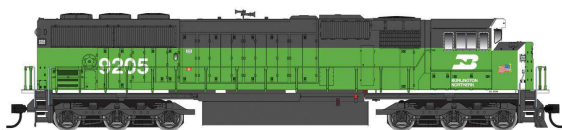

Burlington Northern

910-20313	H0	SD60M	Burlington Northern	green/black/white	#9205	DCC & ESU LokSound 5	264,95 € inkl. 19% MwSt.	» shop «