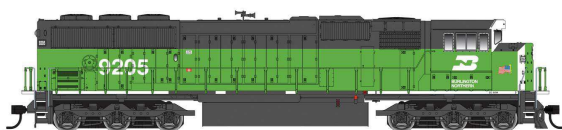

Burlington Northern

910-20314	H0	SD60M	Burlington Northern	green/black/white	#9219	DCC & ESU LokSound 5	264,95 € inkl. 19% MwSt.	» shop «