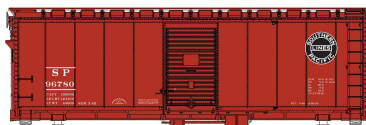

Southern Pacific

910-2742	H0	40' AAR Boxcar	Southern Pacific	brown/white/black	#96797			38,95 € inkl. 19% MwSt.	» shop «

EMD SD60M H0