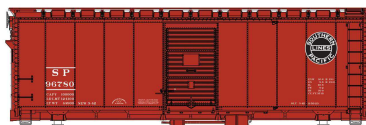

Southern Pacific

910-2741	H0	40' AAR Boxcar	Southern Pacific	brown/white/black	#96788			38,95 € inkl. 19% MwSt.	» shop «