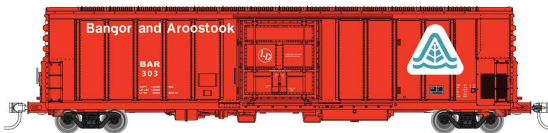

Bangor & Aroostook

910-3975	H0	57' Mech Reefer	Bangor & Aroostook	red/white/blue	#305		41,95 € inkl. 19% MwSt.	» shop «