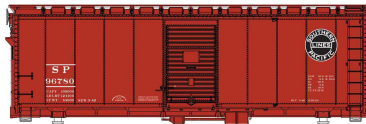

Southern Pacific

910-2740	H0	40' AAR Boxcar	Southern Pacific	brown/white/black	#96780			38,95 € inkl. 19% MwSt.	» shop «