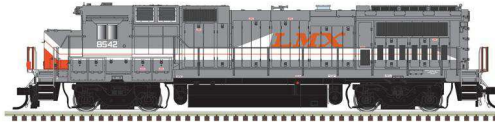

10004348	H0	Dash 8-40B	LMX / GE Leasing	gray/red/white	#8588		Mar. 2023	204,95 € inkl. 19% MwSt.	shop <<

LMX / GE Leasing

10004349	H0	Dash 8-40B	LMX / GE Leasing	gray/red/white	#8594		Mar. 2023	204,95 € inkl. 19% MwSt.	shop <<