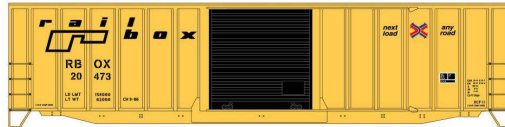

Railbox

81591	H0	50' Boxcar	Railbox	yellow/black/red/blue		(kit)		23,30 € inkl. 19% MwSt.	» shop «

Is this email not displaying correctly? [View it in your browser](#)
[Unsubscribe from this list](#)