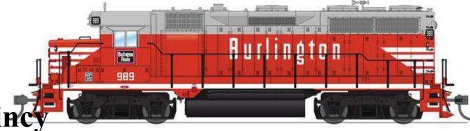

Chicago Burlington & Quincy