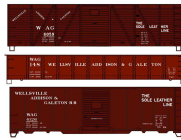

Wellsville Addison & Galeton / WAG