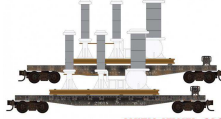

Denver & Rio Grande Western

WITH JEWEL CASES

98302232	N	50' Flatcar Set w/Power Load	Denver & Rio Grande Western	black/white, weathered (addl. parts as kit)	#23018, #23027	2 car set, Jewel Cases		82,15 € inkl. 19% MwSt.	» shop «