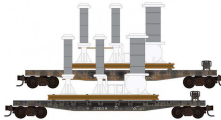

Denver & Rio Grande Western

WITH FOAM NEST

99302232	N	50' Flatcar Set w/Power Load	Denver & Rio Grande Western	black/white, weathered (addl. parts as kit)	#23018, #23027	2 car set, foam nest		72,15 € inkl. 19% MwSt.	» shop «

Is this email not displaying correctly? [View it in your browser](#)

[Unsubscribe from this list](#)