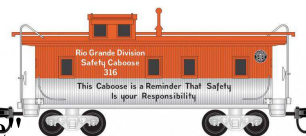

Southern Pacific "safety Caboose"

05000250	N	34' Wood Caboose	Southern Pacific "safety Caboose"	orange/white, black lettering	#316			49,95 € inkl. 19% MwSt.	» shop «