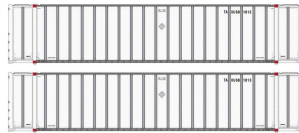

Bay Cities Leasing

CT00228	H0	48` Hyundai Container Set (2)	Bay Cities Leasing	white/black	#482831, #482884	2- pack		42,95 € inkl. 19% MwSt.	» shop «