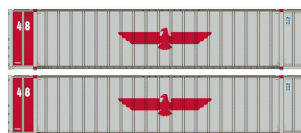

American President Lines / APL