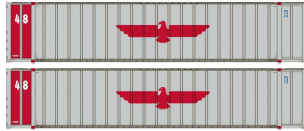

American President Lines / APL

CT00124	H0	48` Monon Container Set (2)	American President Lines / APL	gray/red	#482569, #488147	2- pack		42,95 € inkl. 19% MwSt.	» shop «