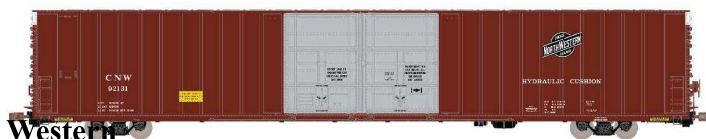

Chicago & North Western

11796	H0	Thrall 86` HC DD Boxcar	Chicago & North Western	brown/white [as delivered 11-1969]	#92131	Jul. 2023	52,95 € inkl. 19% MwSt.	» shop «