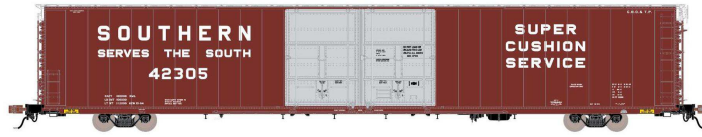

Southern

39050	H0	Thrall 86` HC DD Boxcar	Southern	brown/white [as delivered 1964]	#42321		Jul. 2023	77,95 € inkl. 19% MwSt.	» shop «