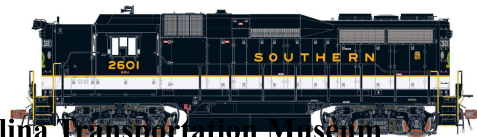

Southern / Northern Carolina Transportation Museum

39249	H0	GP30	Southern / Northern Carolina Transportation Museum	black/white/gold	#2601	DCC & ESU LokSound	Jul. 2023	414,95 € inkl. 19% MwSt.	» shop «