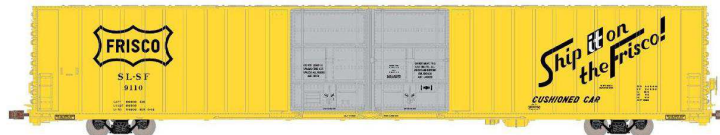

SLSF Frisco

11809	H0	Thrall 86` HC DD Boxcar	SLSF Frisco	yellow/black/white [as built 10-1964]	#9112		Jul. 2023	52,95 € inkl. 19% MwSt.	shop <<