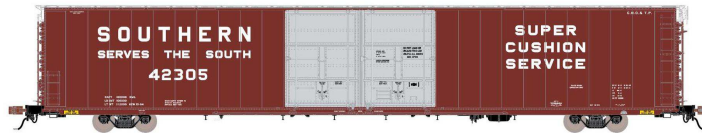

Southern

39052	H0	Thrall 86` HC DD Boxcar	Southern	brown/white [as delivered 1964]	#42329		Jul. 2023	77,95 € inkl. 19% MwSt.	» shop «