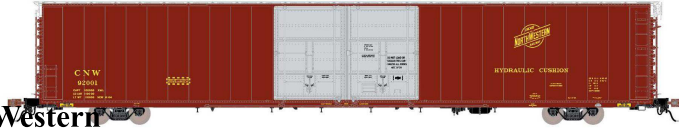

Chicago & North Western

39057	H0	Thrall 86' HC DD Boxcar	Chicago & North Western	brown/yellow [as delivered 10-1964]	#92018	Jul. 2023	77,95 € inkl. 19% MwSt.	» shop «