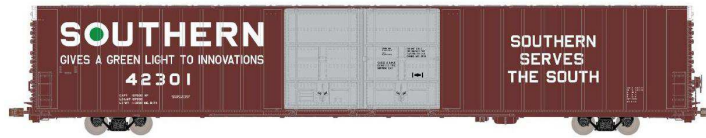

Southern

11790	H0	Thrall 86` HC DD Boxcar	Southern	brown/white [as delivered 1964]	#42301	Jul. 2023	52,95 € inkl. 19% MwSt.	» shop «