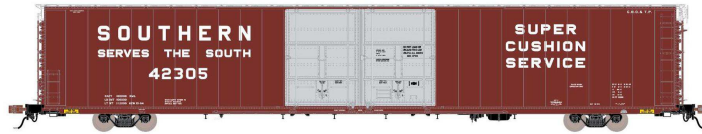

Southern

39051	H0	Thrall 86` HC DD Boxcar	Southern	brown/white [as delivered 1964]	#42326		Jul. 2023	77,95 € inkl. 19% MwSt.	» shop «