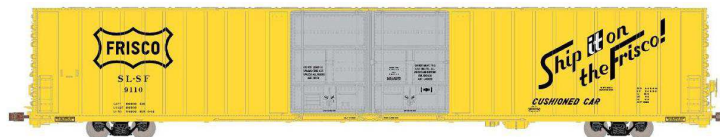

SLSF Frisco

11810	H0	Thrall 86` HC DD Boxcar	SLSF Frisco	yellow/black/white [as built 10-1964]	#9114		Jul. 2023	52,95 € inkl. 19% MwSt.	shop <<