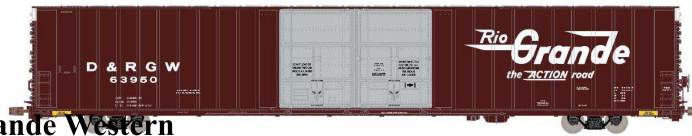

Denver & Rio Grande Western

11806	H0	Thrall 86` HC DD Boxcar	Denver & Rio Grande Western	brown/white [as delivered 1967]	#63955		Jul. 2023	52,95 € inkl. 19% MwSt.	shop <<