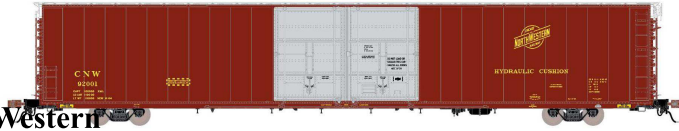

Chicago & North Western

39058	H0	Thrall 86' HC DD Boxcar	Chicago & North Western	brown/yellow [as delivered 10-1964]	#92021	Jul. 2023	77,95 € inkl. 19% MwSt.	» shop «