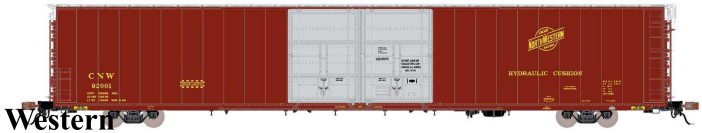

Chicago & North Western

39054	H0	Thrall 86` HC DD Boxcar	Chicago & North Western	brown/yellow [as delivered 10-1964]	#92003		Jul. 2023	77,95 € inkl. 19% MwSt.	» shop «