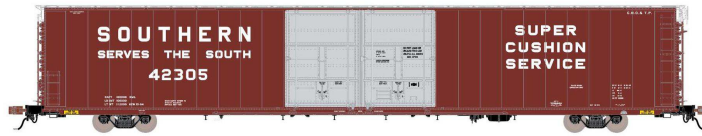

Southern

39049	H0	Thrall 86` HC DD Boxcar	Southern	brown/white [as delivered 1964]	#42318		Jul. 2023	77,95 € inkl. 19% MwSt.	» shop «