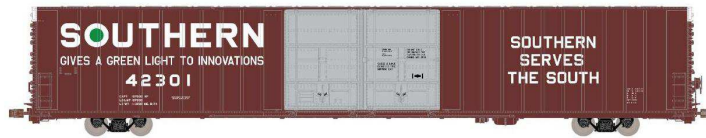

Southern

11792	H0	Thrall 86` HC DD Boxcar	Southern	brown/white [as delivered 1964]	#42306	Jul. 2023	52,95 € inkl. 19% MwSt.	» shop «