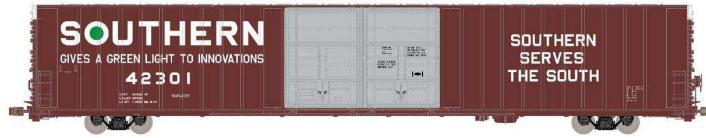

Southern

11795	H0	Thrall 86` HC DD Boxcar	Southern	brown/white [as delivered 1964]	#42330	Jul. 2023	52,95 € inkl. 19% MwSt.	» shop «