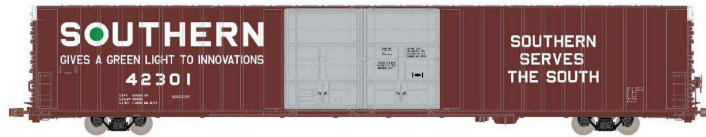

Southern

11793	H0	Thrall 86` HC DD Boxcar	Southern	brown/white [as delivered 1964]	#42319	Jul. 2023	52,95 € inkl. 19% MwSt.	» shop «