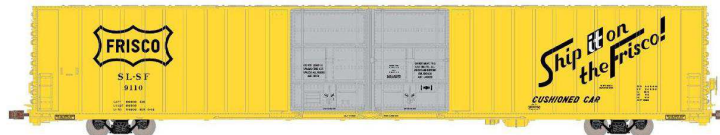

SLSF Frisco

11808	H0	Thrall 86` HC DD Boxcar	SLSF Frisco	yellow/black/white [as built 10-1964]	#9110		Jul. 2023	52,95 € inkl. 19% MwSt.	shop <<