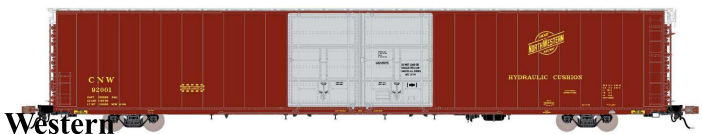

Chicago & North Western

39055	H0	Thrall 86` HC DD Boxcar	Chicago & North Western	brown/yellow [as delivered 10-1964]	#92006		Jul. 2023	77,95 € inkl. 19% MwSt.	» shop «