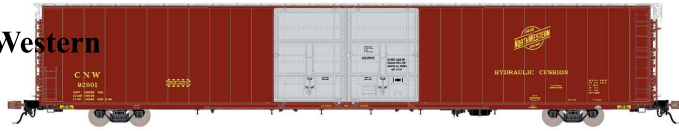

Chicago & North Western

39056	H0	Thrall 86' HC DD Boxcar	Chicago & North Western	brown/yellow [as delivered 10-1964]	#92015	Jul. 2023	77,95 € inkl. 19% MwSt.	» shop «