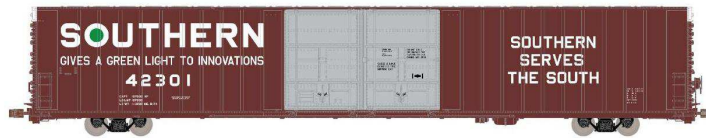

Southern

11794	H0	Thrall 86` HC DD Boxcar	Southern	brown/white [as delivered 1964]	#42324	Jul. 2023	52,95 € inkl. 19% MwSt.	» shop «