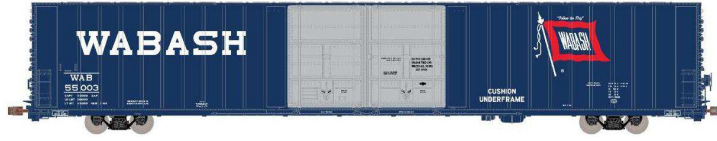

Wabash

11819	H0	Thrall 86` HC DD Boxcar	Wabash	blue/white/red [as delivered 04-1964]	#55049		Jul. 2023	52,95 € inkl. 19% MwSt.	» shop «

Hi Docci – A New, Exciting Part of Your Life starts Today!

Is this email not displaying correctly? [View it in your browser](#)

[Unsubscribe from this list](#)