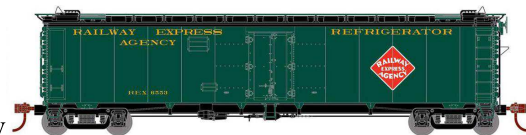

Railway Express Agency

18082	N	50' Ice Bunker Reefer	Railway Express Agency	green/gold/red	#6553	Jul. 2023	41,95 € inkl. 19% MwSt.	» shop «