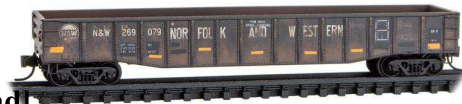

N&W [ex Nickel Plate Road]

10544620	N	50' Gondola w/load	N&W [ex Nickel Plate Road]	brown/white, patched & weathered	#269079			35,95 € inkl. 19% MwSt.	» shop «