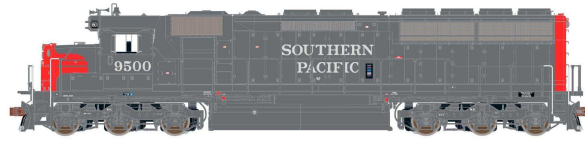

Southern Pacific

70096	H0	SD45X	Southern Pacific	gray/red/white [as delivered]	#9502		Sep. 2023	389,95 € inkl. 19% MwSt.	» shop «