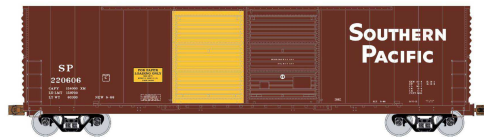

Boxcar

MwSt.

Southern Pacific

EX1014-3	H0	50' DD 5200 Boxcar	Southern Pacific	brown/yellow/white [paper only]	#220645		Sep. 2023	34,95 € inkl. 19% MwSt.	» shop «