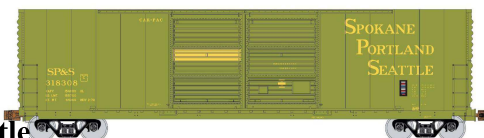

Spokane Portland & Seattle

EX1001-5	H0	50' DD 5200 Boxcar	Spokane Portland & Seattle	olive green/yellow	#318321		Sep. 2023	34,95 € inkl. 19% MwSt.	» shop «