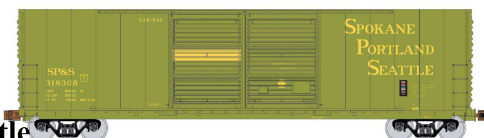

Spokane Portland & Seattle

EX1001-6	H0	50' DD 5200 Boxcar	Spokane Portland & Seattle	olive green/yellow	#318339		Sep. 2023	34,95 € inkl. 19% MwSt.	» shop «