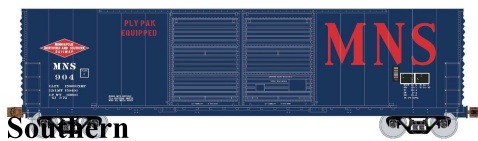

Minneapolis Northfield & Southern

EX1018-1	H0	50' DD 5200 Boxcar	Minneapolis Northfield & Southern	blue/red	#904		Sep. 2023	34,95 € inkl. 19% MwSt.	» shop «