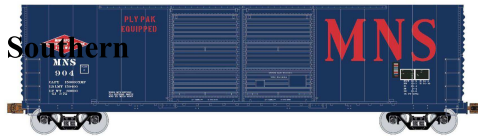

Minneapolis Northfield & Southern

EX1018-2	H0	50' DD 5200 Boxcar	Minneapolis Northfield & Southern	blue/red	#906		Sep. 2023	34,95 € inkl. 19% MwSt.	» shop «