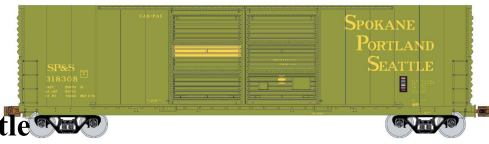

Spokane Portland & Seattle

EX1001-7	H0	50' DD 5200 Boxcar	Spokane Portland & Seattle	olive green/yellow	#318372		Sep. 2023	34,95 € inkl. 19% MwSt.	» shop «