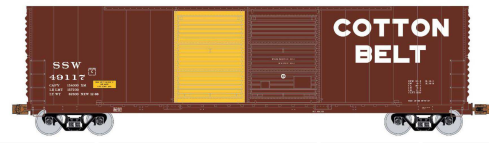

Spokane Portland & Seattle

EX1001-7	H0	50' DD 5200 Boxcar	Spokane Portland & Seattle	olive green/yellow	#318372		Sep. 2023	34,95 € inkl. 19% MwSt.	» shop «

SSW Cotton Belt

EX1017-4	H0	50' DD 5200 Boxcar	SSW Cotton Belt	brown/yellow/white	#49172		Sep. 2023	34,95 € inkl. 19% MwSt.	» shop «

Burlington Northern

EX1003-11	H0	50' DD 5200 Boxcar	Burlington Northern	green/white	#318559		Sep. 2023	34,95 € inkl. 19% MwSt.	» shop «

Burlington Northern

EX1003-12	H0	50' DD 5200 Boxcar	Burlington Northern	green/white	#318572		Sep. 2023	34,95 € inkl. 19% MwSt.	» shop «

Burlington Northern

EX1003-7	H0	50' DD 5200 Boxcar	Burlington Northern	green/white	#318464		Sep. 2023	34,95 € inkl. 19% MwSt.	» shop «

Burlington Northern

EX1003-8	H0	50' DD 5200 Boxcar	Burlington Northern	green/white	#318481		Sep. 2023	34,95 € inkl. 19% MwSt.	» shop «

Burlington Northern

EX1003-9	H0	50' DD 5200 Boxcar	Burlington Northern	green/white	#318507		Sep. 2023	34,95 € inkl. 19% MwSt.	» shop «