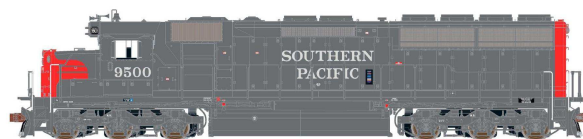

Southern Pacific

70092	H0	SD45X	Southern Pacific	gray/red/white [as delivered]	#9500		Sep. 2023	389,95 € inkl. 19% MwSt.	» shop «