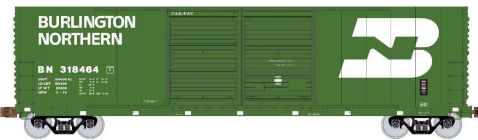

Burlington Northern

EX1003-10	H0	50' DD 5200 Boxcar	Burlington Northern	green/white	#318525		Sep. 2023	34,95 € inkl. 19% MwSt.	» shop «