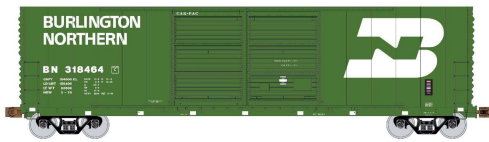

Burlington Northern

EX1003-8	H0	50' DD 5200 Boxcar	Burlington Northern	green/white	#318481		Sep. 2023	34,95 € inkl. 19% MwSt.	» shop «