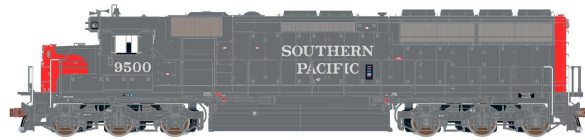

Southern Pacific

70094	H0	SD45X	Southern Pacific	gray/red/white [as delivered]	#9501		Sep. 2023	389,95 € inkl. 19% MwSt.	» shop «