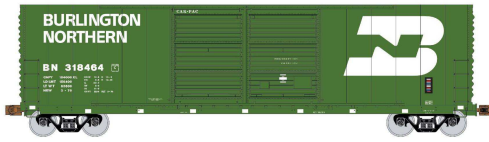

Burlington Northern

EX1003-7	H0	50' DD 5200 Boxcar	Burlington Northern	green/white	#318464		Sep. 2023	34,95 € inkl. 19% MwSt.	» shop «