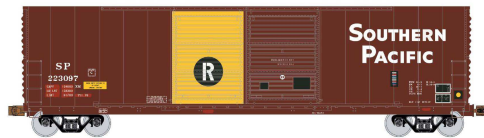

Southern Pacific

EX1016-2	H0	50' DD 5200 Boxcar	Southern Pacific	brown/yellow/white [Rubber Service]	#223165		Sep. 2023	34,95 € inkl. 19% MwSt.	» shop «