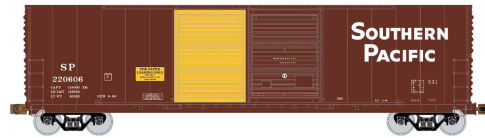

Southern Pacific

EX1014-1	H0	50' DD 5200 Boxcar	Southern Pacific	brown/yellow/white [paper only]	#220606		Sep. 2023	34,95 € inkl. 19% MwSt.	» shop «