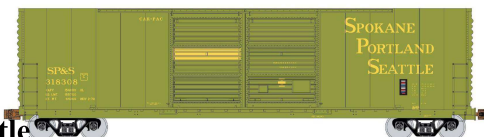

Spokane Portland & Seattle

EX1001-4	H0	50' DD 5200 Boxcar	Spokane Portland & Seattle	olive green/yellow	#318308		Sep. 2023	34,95 € inkl. 19% MwSt.	» shop «