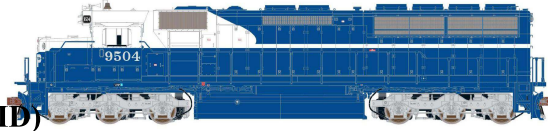

Southern Pacific (exEMD)

70102	H0	SD45X	Southern Pacific (exEMD)	blue/white, patched	#9505		Sep. 2023	389,95 € inkl. 19% MwSt.	» shop «