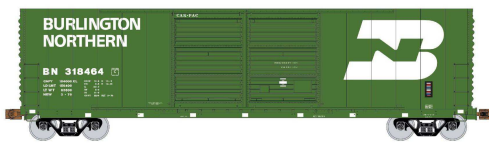

Burlington Northern

EX1003-9	H0	50' DD 5200 Boxcar	Burlington Northern	green/white	#318507		Sep. 2023	34,95 € inkl. 19% MwSt.	» shop «