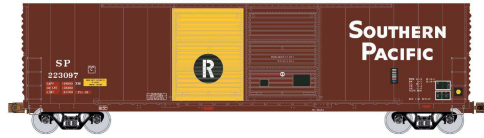

Southern Pacific

EX1016-1	H0	50' DD 5200 Boxcar	Southern Pacific	brown/yellow/white [Rubber Service]	#223097		Sep. 2023	34,95 € inkl. 19% MwSt.	» shop «