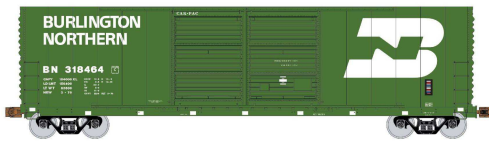

Burlington Northern

EX1003-12	H0	50' DD 5200 Boxcar	Burlington Northern	green/white	#318572		Sep. 2023	34,95 € inkl. 19% MwSt.	» shop «