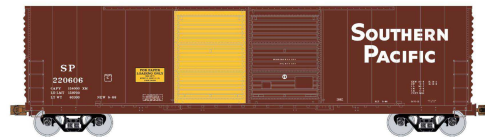

Southern Pacific

EX1014-2	H0	50' DD 5200 Boxcar	Southern Pacific	brown/yellow/white [paper only]	#220621		Sep. 2023	34,95 € inkl. 19% MwSt.	» shop «

Is this email not displaying correctly? [View it in your browser](#)

[Unsubscribe from this list](#)