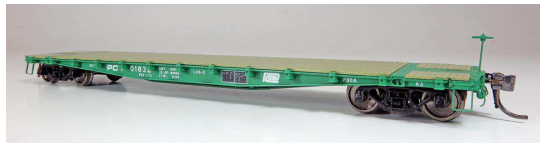

Pennsylvania

138013	H0	F30 50' Flatcar Set (6)	Pennsylvania	brown/white [1960s]	6 diff #s	6 car set		429,95 € inkl. 19% MwSt.	» shop «