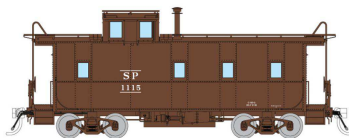

Southern Pacific

162001	H0	C-40-3 Steel Caboose	Southern Pacific	brown/white [as delivered 1940+]	#1115	lighted interior		154,95 € inkl. 19% MwSt.	» shop «