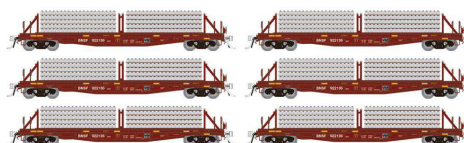

BNSF

138302	H0	F30D Tie Service Flatcar Set (6)	BNSF	brown/white	#922136, #922163, #922206, #922151, #922183, #922191	6 car set	504,95 € inkl. 19% MwSt.	» shop «

C-40-3 Steel Cupola Caboose H0