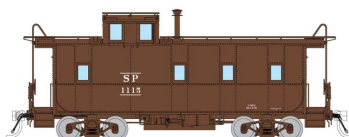

Southern Pacific

162003	H0	C-40-3 Steel Caboose	Southern Pacific	brown/white [as delivered 1940+]	#1210	lighted interior		154,95 € inkl. 19% MwSt.	» shop «