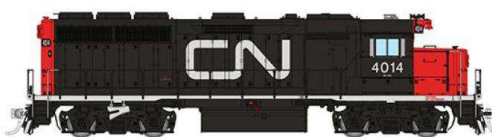

Canadian National

40501	H0	GP40	Canadian National	black/red/white, large noodle [1967+]	#4014	DCC & ESU LokSound 5.0	454,95 € inkl. 19% MwSt.	» shop «