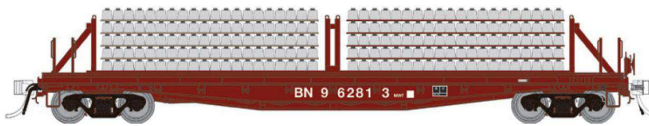

Burlington Northern

138301A	H0	F30D Tie Service Flatcar	Burlington Northern	brown/white	single car		84,95 € inkl. 19% MwSt.	» shop «