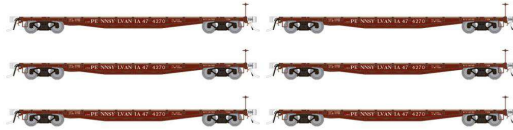

Pennsylvania

138012A	H0	F30 50' Flatcar	Pennsylvania	brown/white [1950s]		single car		71,95 € inkl. 19% MwSt.	» shop «