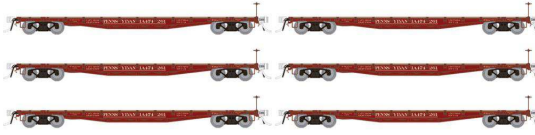

Pennsylvania

138011	H0	F30 50' Flatcar Set (6)	Pennsylvania	brown/white (as delivered)	6 diff #s	6 car set		429,95 € inkl. 19% MwSt.	» shop «