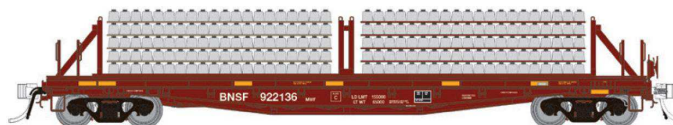

BNSF

138302A	H0	F30D Tie Service Flatcar	BNSF	brown/white	single car		84,95 € inkl. 19% MwSt.	» shop «