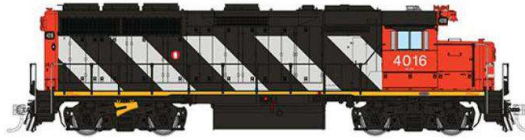

Canadian National

40503	H0	GP40	Canadian National	black/red/white, large noodle [1967+]	#4017	DCC & ESU LokSound 5.0	454,95 € inkl. 19% MwSt.	» shop «

Canadian National

40504	H0	GP40	Canadian National	black/red/white, stripes [1978+]	#4012	DCC & ESU LokSound 5.0	454,95 € inkl. 19% MwSt.	» shop «