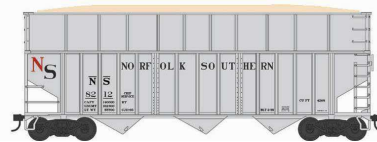

Norfolk & Southern

43441	H0	70t Wood Chip Hopper	Norfolk & Southern	gray/black	#8222		Oct. 2023	32,95 € inkl. 19% MwSt.	» shop «