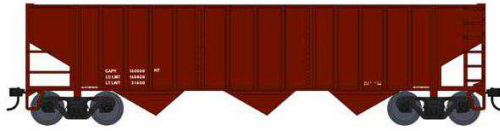

Painted, lettered

43443	H0	70t Open Hopper	Painted, lettered	brown, data only	un#		Oct. 2023	32,95 € inkl. 19% MwSt.	» shop «

Chessie System / C&O