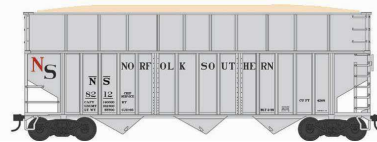

Norfolk & Southern

43440	H0	70t Wood Chip Hopper	Norfolk & Southern	gray/black	#8216		Oct. 2023	32,95 € inkl. 19% MwSt.	» shop «