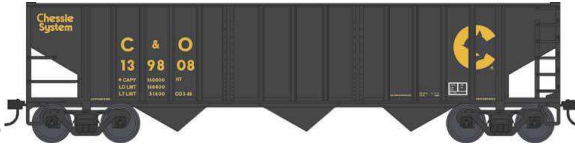

43444	H0	70t Open Hopper	Chessie System / C&O	black/yellow	#139808		Oct. 2023	32,95 € inkl. 19% MwSt.	» shop «

Chessie System / C&O