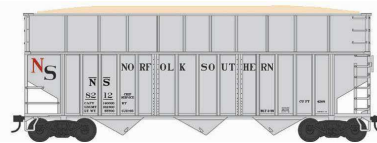

Norfolk & Southern

43439	H0	70t Wood Chip Hopper	Norfolk & Southern	gray/black	#8212		Oct. 2023	32,95 € inkl. 19% MwSt.	» shop «