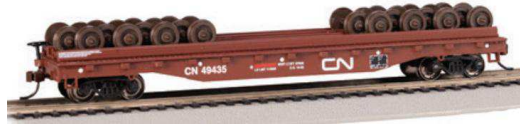

Canadian National

18938	H0	52' Wheel Flatcar w/load	Canadian National	brown/white	#49435				45,95 € inkl. 19% MwSt.	» shop «