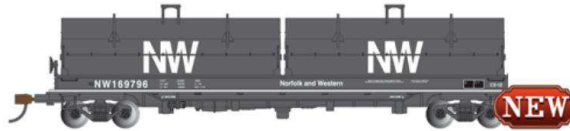

Norfolk & Western

71554	N	55' Steel Coil Car	Norfolk & Western	black/white	#169796			54,95 € inkl. 19% MwSt.	» shop «