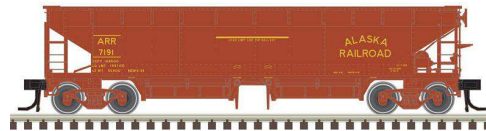

Alaska Railroad

50006603	N	70t Ballast Hopper	Alaska Railroad	brown/yellow	#7191		Oct. 2023	31,95 € inkl. 19% MwSt.	» shop «