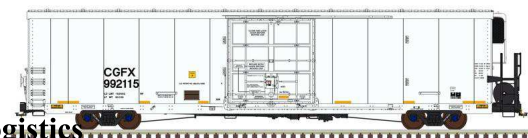

CGFE / Cedar Grove Logistics