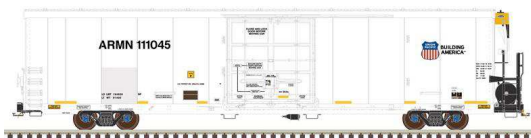

ARMN / Union Pacific

50006548	N	Trinity 64' Reefer	ARMN / Union Pacific	white/black, high number patch	#111241		Oct. 2023	45,95 € inkl. 19% MwSt.	» shop «