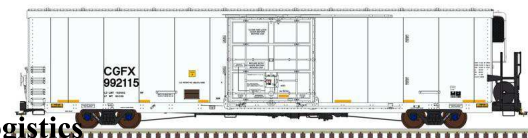

CGFE / Cedar Grove Logistics