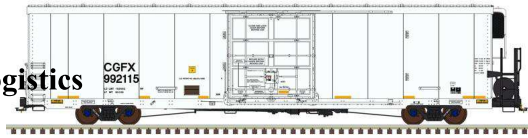

CGFE / Cedar Grove Logistics