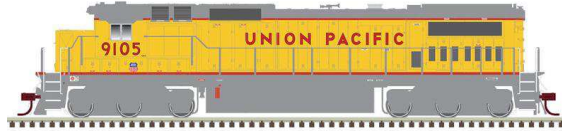

Union Pacific

40005686	N	Dash 8-40C	Union Pacific	yellow/gray/red	#9129	DCC & ESU LokSound	Oct. 2023	259,95 € inkl. 19% MwSt.	» shop «