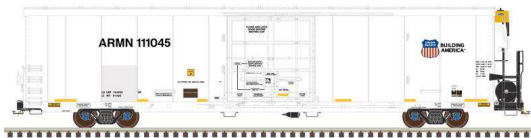

ARMN / Union Pacific

50006549	N	Trinity 64' Reefer	ARMN / Union Pacific	white/black, high number patch	#111259		Oct. 2023	45,95 € inkl. 19% MwSt.	» shop «