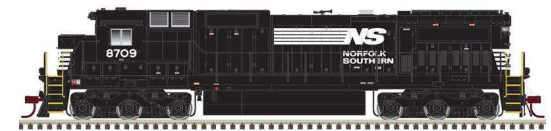

Norfolk Southern

40005682	N	Dash 8-40C	Norfolk Southern	black/white	#8705	DCC & ESU LokSound	Oct. 2023	259,95 € inkl. 19% MwSt.	» shop «