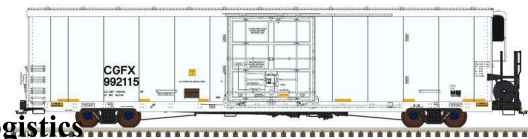

CGFE / Cedar Grove Logistics