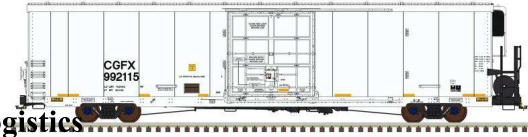

CGFE / Cedar Grove Logistics