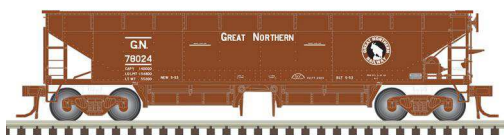

Great Northern

50006615	N	70t Ballast Hopper	Great Northern	oxid red/black/white	#78069		Oct. 2023	31,95 € inkl. 19% MwSt.	» shop «