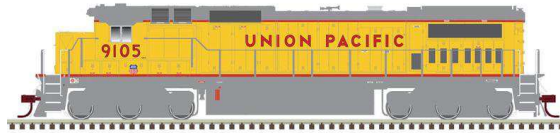

Union Pacific

40005663	N	Dash 8-40C	Union Pacific	yellow/gray/red	#9144		Oct. 2023	149,95 € inkl. 19% MwSt.	» shop «