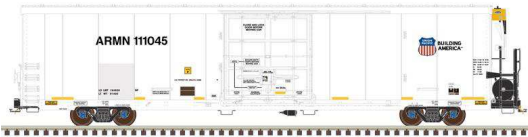

ARMN / Union Pacific

50006552	N	Trinity 64' Reefer	ARMN / Union Pacific	white/black, high number patch	#111424		Oct. 2023	45,95 € inkl. 19% MwSt.	» shop «