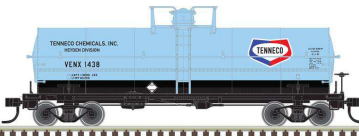

VENX / Tenneco Chemicals