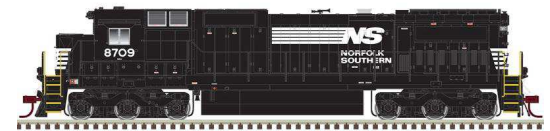

Norfolk Southern

40005658	N	Dash 8-40C	Norfolk Southern	black/white	#8705		Oct. 2023	149,95 € inkl. 19% MwSt.	» shop «