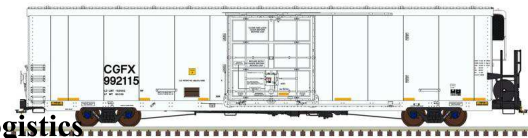

CGFE / Cedar Grove Logistics