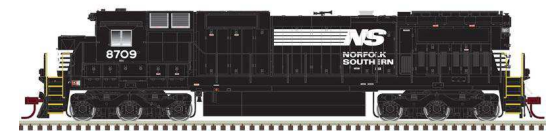

Norfolk Southern

40005683	N	Dash 8-40C	Norfolk Southern	black/white	#8709	DCC & ESU LokSound	Oct. 2023	259,95 € inkl. 19% MwSt.	» shop «