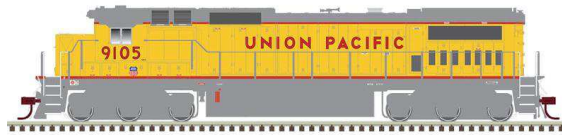

Union Pacific

40005687	N	Dash 8-40C	Union Pacific	yellow/gray/red	#9144	DCC & ESU LokSound	Oct. 2023	259,95 € inkl. 19% MwSt.	» shop «

Is this email not displaying correctly? [View it in your browser](#)

[Unsubscribe from this list](#)