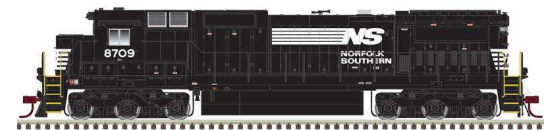

Norfolk Southern

40005660	N	Dash 8-40C	Norfolk Southern	black/white	#8717		Oct. 2023	149,95 € inkl. 19% MwSt.	» shop «