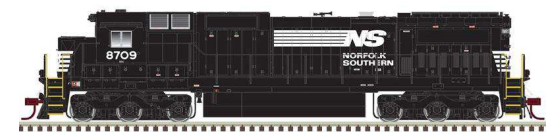

Norfolk Southern

40005684	N	Dash 8-40C	Norfolk Southern	black/white	#8717	DCC & ESU LokSound	Oct. 2023	259,95 € inkl. 19% MwSt.	» shop «