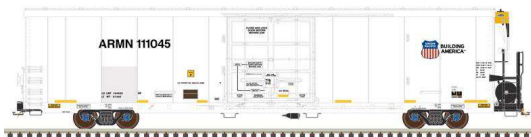

ARMN / Union Pacific

50006547	N	Trinity 64' Reefer	ARMN / Union Pacific	white/black, high number patch	#111178		Oct. 2023	45,95 € inkl. 19% MwSt.	» shop «