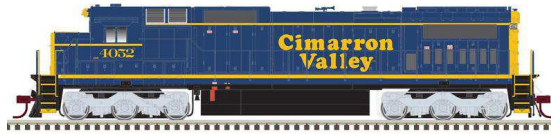

Cimarron Valley

40005642	N	Dash 8-40C	Cimarron Valley	blue/yellow	#4053		Oct. 2023	149,95 € inkl. 19% MwSt.	» shop «