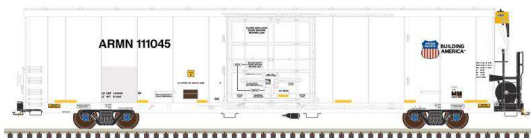

ARMN / Union Pacific

50006545	N	Trinity 64' Reefer	ARMN / Union Pacific	white/black, high number patch	#111045		Oct. 2023	45,95 € inkl. 19% MwSt.	» shop «