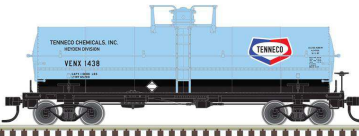

VENX / Tenneco Chemicals