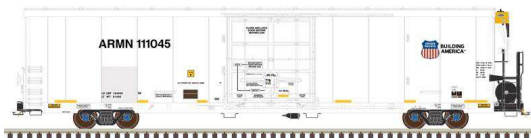

ARMN / Union Pacific

50006546	N	Trinity 64' Reefer	ARMN / Union Pacific	white/black, high number patch	#111076		Oct. 2023	45,95 € inkl. 19% MwSt.	» shop «