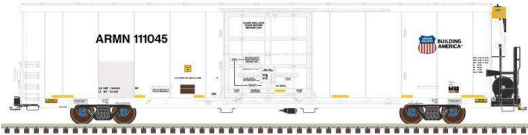

ARMN / Union Pacific

50006550	N	Trinity 64' Reefer	ARMN / Union Pacific	white/black, high number patch	#111308		Oct. 2023	45,95 € inkl. 19% MwSt.	» shop «