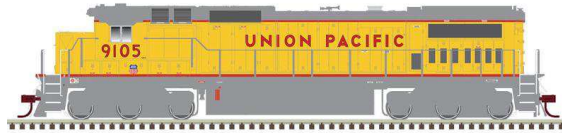

Union Pacific

40005685	N	Dash 8-40C	Union Pacific	yellow/gray/red	#9105	DCC & ESU LokSound	Oct. 2023	259,95 € inkl. 19% MwSt.	» shop «