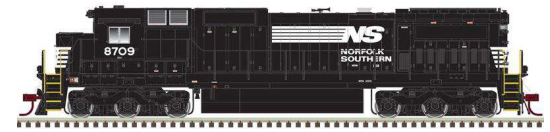

Norfolk Southern

40005659	N	Dash 8-40C	Norfolk Southern	black/white	#8709		Oct. 2023	149,95 € inkl. 19% MwSt.	» shop «