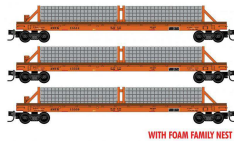

12 car series: one car per month

12600999	N	50' Ex-Per Diem Boxcar Series	12 car series; one car per month			12 car series		409,95 € inkl. 19% MwSt.	» shop «

3x 56' Tankcar

98300222	N	Runner Pack #222	3x 56' Tankcar	NATX	#252281, #252278, #251377	3 car set, Jewel Cases	Nov. 2023	132,95 € inkl. 19% MwSt.	» shop «

Amtrak

98302234	N	Concrete Tie Flatcar Set (3)	Amtrak	3x 50' Flatcar w/Tie Loader	assembly required	3 car set, Jewel Cases	Nov. 2023	139,95 € inkl. 19% MwSt.	» shop «

Baltimore & Ohio, SOU

98302243	N	50' Gondola w/load Set (3)	Baltimore & Ohio, SOU	black/white, brown/white; weathered	#354820, #354178, #314008	3 car set, Jewel Cases	Nov. 2023	107,65 € inkl. 19% MwSt.	» shop «

Denver & Rio Grande

98302244	N	40' Gondola w/load Set (3)	Denver & Rio Grande	black/white, weathered (addl. parts as kit)	#72692, #72681, #72628	3 car set, Jewel Cases	Nov. 2023	107,65 € inkl. 19% MwSt.	» shop «

Amtrak

99302234	N	Concrete Tie Flatcar Set (3)	Amtrak	3x 50' Flatcar w/Tie Loader	assembly required	3 car set, foam nest	Nov. 2023	127,65 € inkl. 19% MwSt.	» shop «

Baltimore & Ohio, SOU