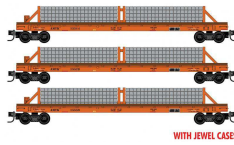

12 car series: one car per month

12600999	N	50' Ex-Per Diem Boxcar Series	12 car series; one car per month			12 car series		409,95 € inkl. 19% MwSt.	» shop «

3x 56' Tankcar

98300222	N	Runner Pack #222	3x 56' Tankcar	NATX	#252281, #252278, #251377	3 car set, Jewel Cases	Nov. 2023	132,95 € inkl. 19% MwSt.	» shop «

Amtrak

98302234	N	Concrete Tie Flatcar Set (3)	Amtrak	3x 50' Flatcar w/Tie Loader	assembly required	3 car set, Jewel Cases	Nov. 2023	139,95 € inkl. 19% MwSt.	» shop «

Baltimore & Ohio, SOU

98302243	N	50' Gondola w/load Set (3)	Baltimore & Ohio, SOU	black/white, brown/white; weathered	#354820, #354178, #314008	3 car set, Jewel Cases	Nov. 2023	107,65 € inkl. 19% MwSt.	» shop «

Denver & Rio Grande

98302244	N	40' Gondola w/load Set (3)	Denver & Rio Grande	black/white, weathered (addl. parts as kit)	#72692, #72681, #72628	3 car set, Jewel Cases	Nov. 2023	107,65 € inkl. 19% MwSt.	» shop «

Amtrak

99302234	N	Concrete Tie Flatcar Set (3)	Amtrak	3x 50' Flatcar w/Tie Loader	assembly required	3 car set, foam nest	Nov. 2023	127,65 € inkl. 19% MwSt.	» shop «

Baltimore & Ohio, SOU