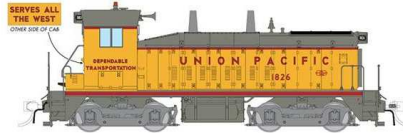

Union Pacific

27097	H0	SW9	Union Pacific	yellow/gray/red	#1846			309,95 € inkl. 19% MwSt.	» shop «