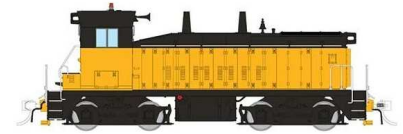

painted, unlettered

27099	H0	SW9	painted, unlettered	industrial yellow/black	un#			309,95 € inkl. 19% MwSt.	» shop «