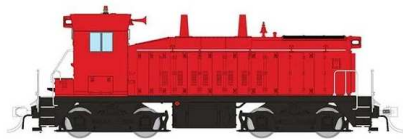

painted, unlettered

27098	H0	SW9	painted, unlettered	industrial red	un#			309,95 € inkl. 19% MwSt.	» shop «