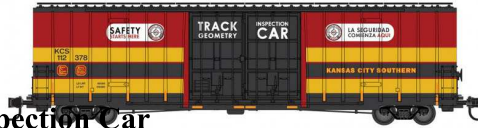

10700051	N	65' Mill Gondola w/load	Great Northern	red/white	#79033			37,65 € inkl. 19% MwSt.	» shop «

Kansas City Southern Inspection Car

12300090	N	60' HC Boxcar	Kansas City Southern Inspection Car	red/yellow/black	#112378		Dec. 2023	59,90 € inkl. 19% MwSt.	» shop «