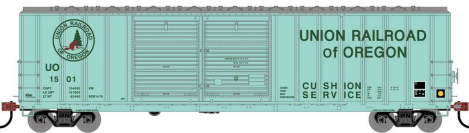

Union Railroad of Oregon

A1761	N	50' FMC DD Boxcar	Union Railroad of Oregon	mint green	#1501		Jan. 2024	31,95 € inkl. 19% MwSt.	» shop «