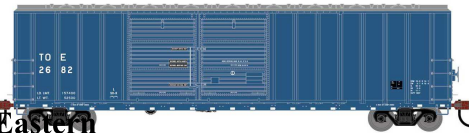

TOE / Texas Oklahoma & Eastern

A1759	N	50' FMC DD Boxcar	TOE / Texas Oklahoma & Eastern	blue/white	#2682		Jan. 2024	31,95 € inkl. 19% MwSt.	» shop «