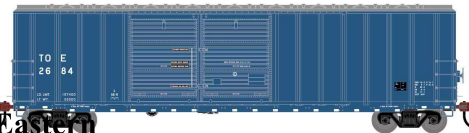

TOE / Texas Oklahoma & Eastern

A1760	N	50' FMC DD Boxcar	TOE / Texas Oklahoma & Eastern	blue/white	#2684		Jan. 2024	31,95 € inkl. 19% MwSt.	» shop «