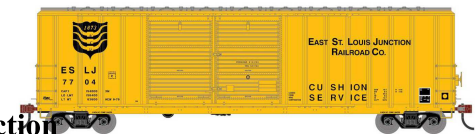

ESLJ / East St. Louis Junction

A1767	N	50' FMC DD Boxcar	ESLJ / East St. Louis Junction	yellow/black	#7704	Jan. 2024	31,95 € inkl. 19% MwSt.	» shop «