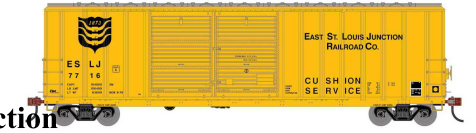

ESLJ / East St. Louis Junction

A1768	N	50' FMC DD Boxcar	ESLJ / East St. Louis Junction	yellow/black	#7716	Jan. 2024	31,95 € inkl. 19% MwSt.	» shop «