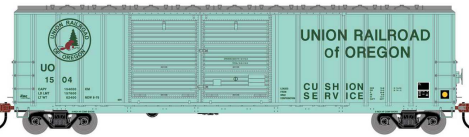

Union Railroad of Oregon

A1763	N	50' FMC DD Boxcar	Union Railroad of Oregon	mint green	#1504		Jan. 2024	31,95 € inkl. 19% MwSt.	» shop «