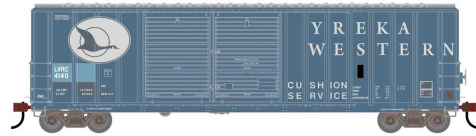

A1772	N	50' FMC DD Boxcar	Lamoille Valley (exGWF)	orange/blue, patched	#4213	Jan. 2024	37,95 € inkl. 19% MwSt.	» shop «

Lamoille Valley (exYW)

A1771	N	50' FMC DD Boxcar	Lamoille Valley (exYW)	blue/white, patched	#4140	Jan. 2024	37,95 € inkl. 19% MwSt.	» shop «