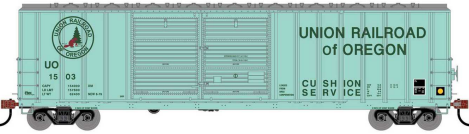

Union Railroad of Oregon

A1762	N	50' FMC DD Boxcar	Union Railroad of Oregon	mint green	#1503		Jan. 2024	31,95 € inkl. 19% MwSt.	» shop «