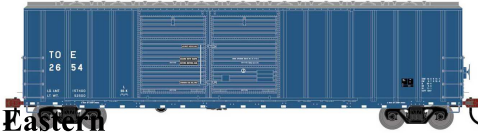

Oklahoma
& Eastern

TOE / Texas Oklahoma & Eastern

A1758	N	50' FMC DD Boxcar	TOE / Texas Oklahoma & Eastern	blue/white	#2654	Jan. 2024	31,95 € inkl. 19% MwSt.	» shop «