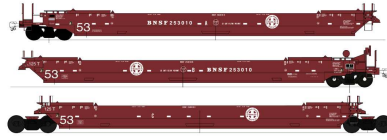

BNSF

47362	H0	MAXI IV 3-Unit Container Car	BNSF	brown/white	4 diff #s (07-10)	Feb. 2024	189,95 € inkl. 19% MwSt.	» shop «