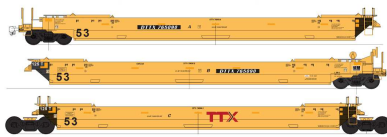

DTTX

47365	H0	MAXI IV 3-Unit Container Car	DTTX	yellow/black/white	4 diff #s (07-10)	Feb. 2024	189,95 € inkl. 19% MwSt.	» shop «