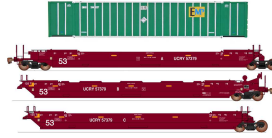

Utah Central

47372-C	H0	MAXI IV 3-Unit Container Car w/container	Utah Central	brown/white, w/6 HUB Container	#57390		Feb. 2024	279,95 € inkl. 19% MwSt.	» shop «

Is this email not displaying correctly? [View it in your browser](#)

[Unsubscribe from this list](#)