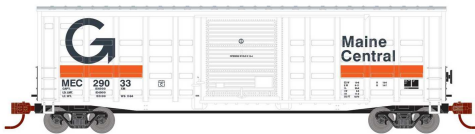

Maine Central / Guilford