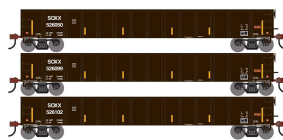

SMBC Rail Services

A1911	N	52' Mill Gondola	SMBC Rail	black/white [2010+]	#526050, #526099,	3 car set	Jun. 2025	95,95 € inkl. 19%	» shop «