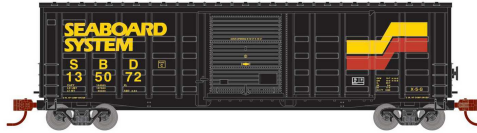

Seaboard System A1898	N	50? Waffle Boxcar	Seaboard System	black/yellow/red [1983+]	#135108	Jun. 2025	32,95 € inkl. 19% MwSt.	» shop «