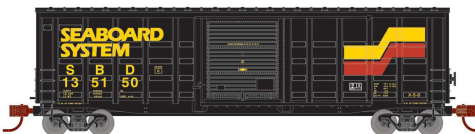

Seaboard System

A1899	N	50? Waffle Boxcar	Seaboard System	black/yellow/red [1983+]	#135150		Jun. 2025	32,95 € inkl. 19% MwSt.	» shop «