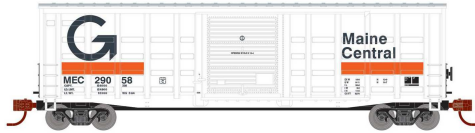

Maine Central / Guilford