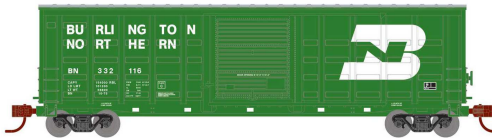

Burlington Northern

A1885	N	50? Waffle Boxcar	Burlington Northern	green/white [1975+]	#332116	Jun. 2025	32,95 € inkl. 19% MwSt.	» shop «