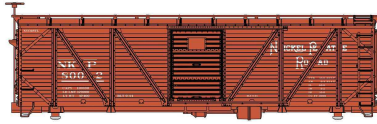

Nickel Plate Road

910-40724	H0	40' ARA Wood Boxcar	Nickel Plate Road	brown/white	#8075	Aug. 2024	35,95 € inkl. 19% MwSt.	» shop «