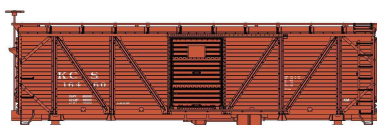

910-40719	H0	40' ARA Wood Boxcar	Kansas City Southern	brown/white	#16477	Aug. 2024	35,95 € inkl. 19% MwSt.	» shop «