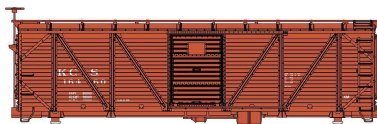

910-40720	H0	40' ARA Wood Boxcar	Kansas City Southern	brown/white	#16488	Aug. 2024	35,95 € inkl. 19% MwSt.	» shop «